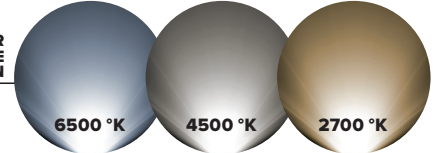

LED P+ 60 / LED P+ 100

LM 0225E
LM 0280E
(P. 596)

ALL-IN-ONE

COLOR TEMPERATURE SELECTION

8800 Lumen

LED P+100
SMD LED TECHNOLOGY
100W

5300 Lumen

LED P+60
SMD LED TECHNOLOGY
60W

code							min.	€	
			mm						
LM 33595		5420000065000	60 W	300 x 305,5 x 82	2,825 kg	96	4	1	82,00
LM 33600		5420000063273	100 W	368 x 346 x 92	4,254 kg	80	4	1	98,00

LED P-100

LM 0225E
LM 0280E
(P. 596)